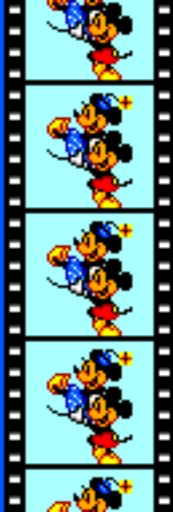

STARRING

MICKEY MOUSE

MINNIE MOUSE

STAFF

CHARACTER DESIGN

CYOUKO

KYUJUZOU. F

GAME DESIGN