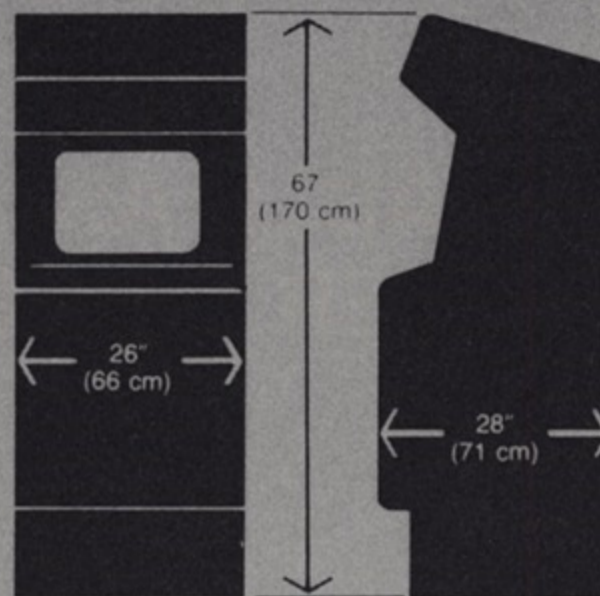

HEAD-ON

GAME ACTION

All you have to do is clear the lane markers in all 20 lanes. Each marker progresses in value as winning heats are finished.

Hit the accelerator button for a burst of speed. Shift the joystick for quick lane changes.

But watch out! There's an oncoming car hurtling along in the opposite direction...you must plan your course to avoid the explosive **HEAD ON™** collision.

The game ends when a pre-selected number of player cars crash.

There's even a built-in bonus, but you won't see it until you play the game!

FEATURES:

- Number of player cars easily adjustable
- Games available in color or black and white
- Pre-tested, reliable circuitry
- Attention-getting sounds
- Long-life controls
- Attractive, durable cabinets
- Anti-static circuit for NO free games
- Complete service manual
- **E-Z ADJUST™** controls for volume and sound off during advertising
- Cabinet size: 26" W x 67" H x 28" D
  Black/white game: 290 lbs.
  Color: 330 lbs.
- 100/115/230 VAC; 50/60 Hz; 130 W

And **HEAD ON™** is only the first of our all-new **MultiPhase™** video concept games. So as a player gets better at **HEAD ON™**, **HEAD ON™** gets tougher and tougher to beat. Which means a **MultiPhase™** game keeps them coming back for more. Let Gremlin and **HEAD ON™** put you in the fast lane to outstanding profits.

And now, **HEAD-ON™** is available as a 1 or 2 player game! The action is still the same, but in the 2-player game, the players take turns. The game alternates between each player whenever a crash occurs; and it remembers the players' scores and number of cars remaining. Now, 2 players can challenge each other to a great game of **HEAD-ON™**.