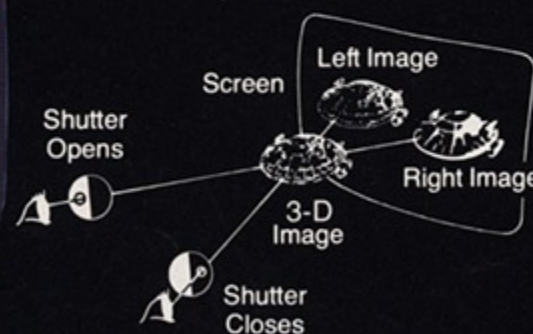

SEGA

Cockpit model: 64½" high, 26½" wide, 61½" long, 379 lbs.

© 1982 SEGA Enterprises, Inc.

Image appears to be in front of the screen.

Image appears to be behind the screen.

SEGA ENTERPRISES, INC.
2029 Century Park East
Los Angeles, CA 90067
(213) 557-1700
TWX 688433

Upright model features pull-out platform that allows younger players to view and play SUBROC-3D. 73½" high, 33½" deep, 26¾" wide, 311 lbs.