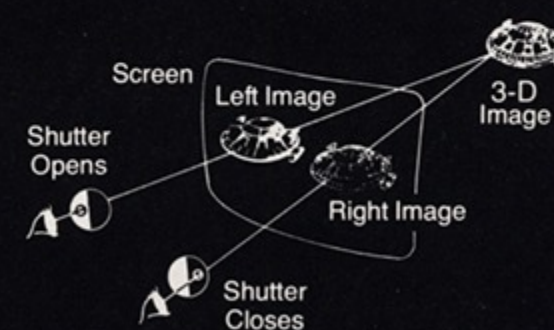

SEGA

Cockpit model: 64½" high, 26½" wide, 61½" long, 379 lbs.

© 1982 SEGA Enterprises, Inc.

Image appears to be in front of the screen.

Image appears to be behind the screen.

SEGA ENTERPRISES, INC.
2029 Century Park East
Los Angeles, CA 90067
(213) 557-1700
TWX 688433

Upright model features pull-out platform that allows younger players to view and play SUBROC-3D. 73½" high, 33½" deep, 26¾" wide, 311 lbs.