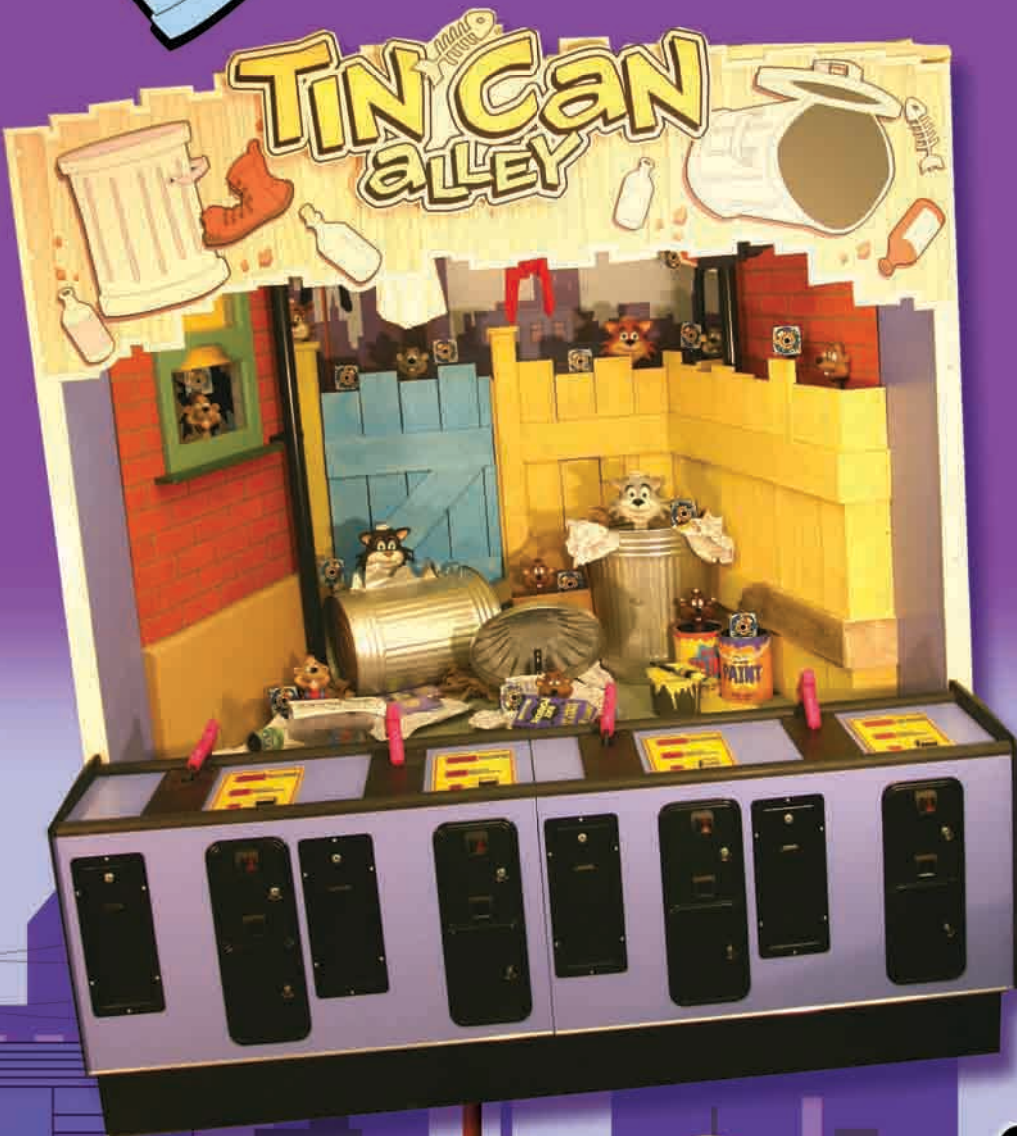

TIN CAN ALLEY

SEGA®
amusements europe ltd

**4 GUN
CONSOLES!**

**14 POP-UP
TARGETS!**

**GREAT FAMILY
ENTERTAINMENT!**

**FAST
REFLEX GAME!**

SHOOTING GALLERY DIMENSIONS

	IMPERIAL	METRIC
WIDTH	8ft	2.44m
DEPTH	10ft	3.05m
HEIGHT	9ft	2.74m

Sega Amusements Europe Ltd.
42 Barwell Business Park
Leatherhead Road
Chessington, Surrey
KT9 2NY

Tel: +44 (0) 208 391 8090
Fax: +44 (0) 208 391 8099

www.sega-amusements.co.uk

**A Sure Fire,
Fun Game!**