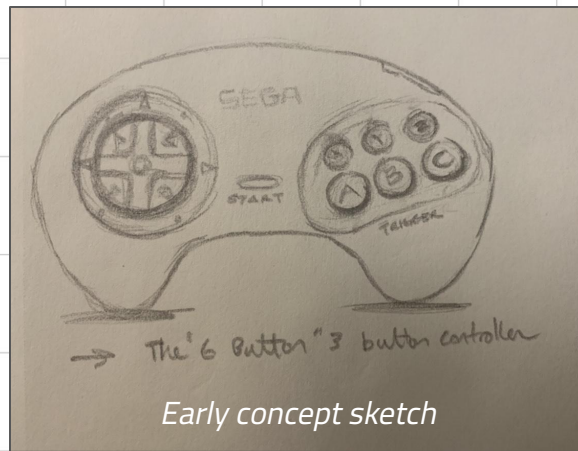

DESTRUCTOID™

 **SHACKNEWS**

A Big Idea

We had a long, hard look at the original 3-button control pad that was released alongside the original console. It was wide, comfortable, and sleek with a unique DPad, a Start button, and the classic A-B-C buttons. Its design provided comfortable ergonomics for long play sessions, which SEGA® was aiming to do by bringing the arcade experience to homes with the Genesis® & Mega Drive.

Our team updated the design by adding additional X-Y-Z buttons while incorporating a Mode shoulder button without changing the overall form of the original. It keeps the same feel and shape of the original adding new features to give players a new way to experience their favorite games. Since revealing it, the response has proven to us that we were definitely on the right path.