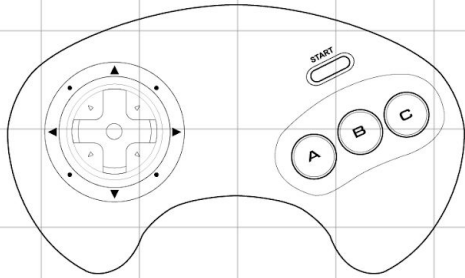

GET THE BEST OF BOTH WORLDS

WIDE & SLEEK