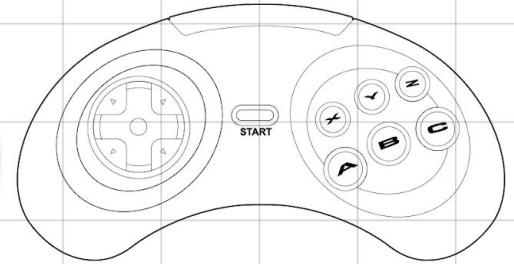

GET THE BEST OF BOTH WORLDS

WIDE & SLEEK

6-BUTTON LAYOUT

BIG6

The SEGA® Collaboration

In 2019, we released our first wired SEGA Genesis® and Mega Drive controllers in North America and Europe, respectively. We've since produced tens of thousands of the classic arcade pad from wired console and USB® to 2.4 GHz wireless and Bluetooth®.