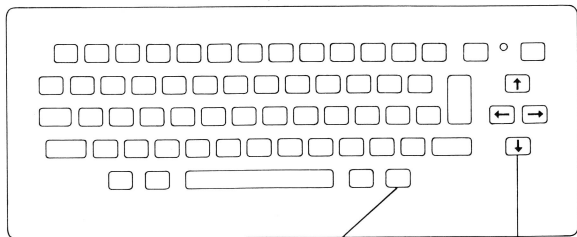

BORDERLINE™

BEFORE YOU START....

1. This Game Cartridge is intended for SEGA Personal Computer SC-3000 or Computer Video Game SG-1000.
2. Turn the power switch on after inserting the Cartridge in the ROM Cartridge Inlet of the Body. The Body and /or the Cartridge may be damaged if you insert the Cartridge in the Body without turning the power off.
3. Use the Joystick when playing the game on the SG-1000. When playing the game on the SC-3000, either the Keyboard or the Joystick (an option) is usable.
4. **JOYSTICK:** When using the JOYSTICK with SC-3000, connect it with "JOY 1."
5. **KEYBOARD:** Refer to the drawing.
6. Pull out the Cartridge after turning the power off. Keep it in its case and handle with extreme care.

SEGA®

When playing by using the KEYBOARD (SC-3000)

**INS
DEL**

START BUTTON
SHOOT BUTTON

Maneuver the jeep
by using CURSOR
Control keys

Maneuver the jeep.

START BUTTON
or
SHOOT BUTTON
(Either one is usable.)

When playing by the JOYSTICK

BORDERLINE™

How To Play

- * Press the START button to begin the game play.
- * Maneuver your jeep through the use of the JOYSTICK or CURSOR control keys.
- * Press the shoot button to destroy the enemy.
- * When the enemy fortresses are completely destroyed, you can go on to the next scene.
By destroying the enemy headquarters in the 4th scene, you can proceed to the next round.
- * Your jeep will blow up when all its fuel is used up.
- * Any amount of fuel which is left unused in each scene is added to the score as bonus points.
- * The number of jeeps for one game is 3 and when the SCORE exceeds 20,000 points, one additional jeep is earned.