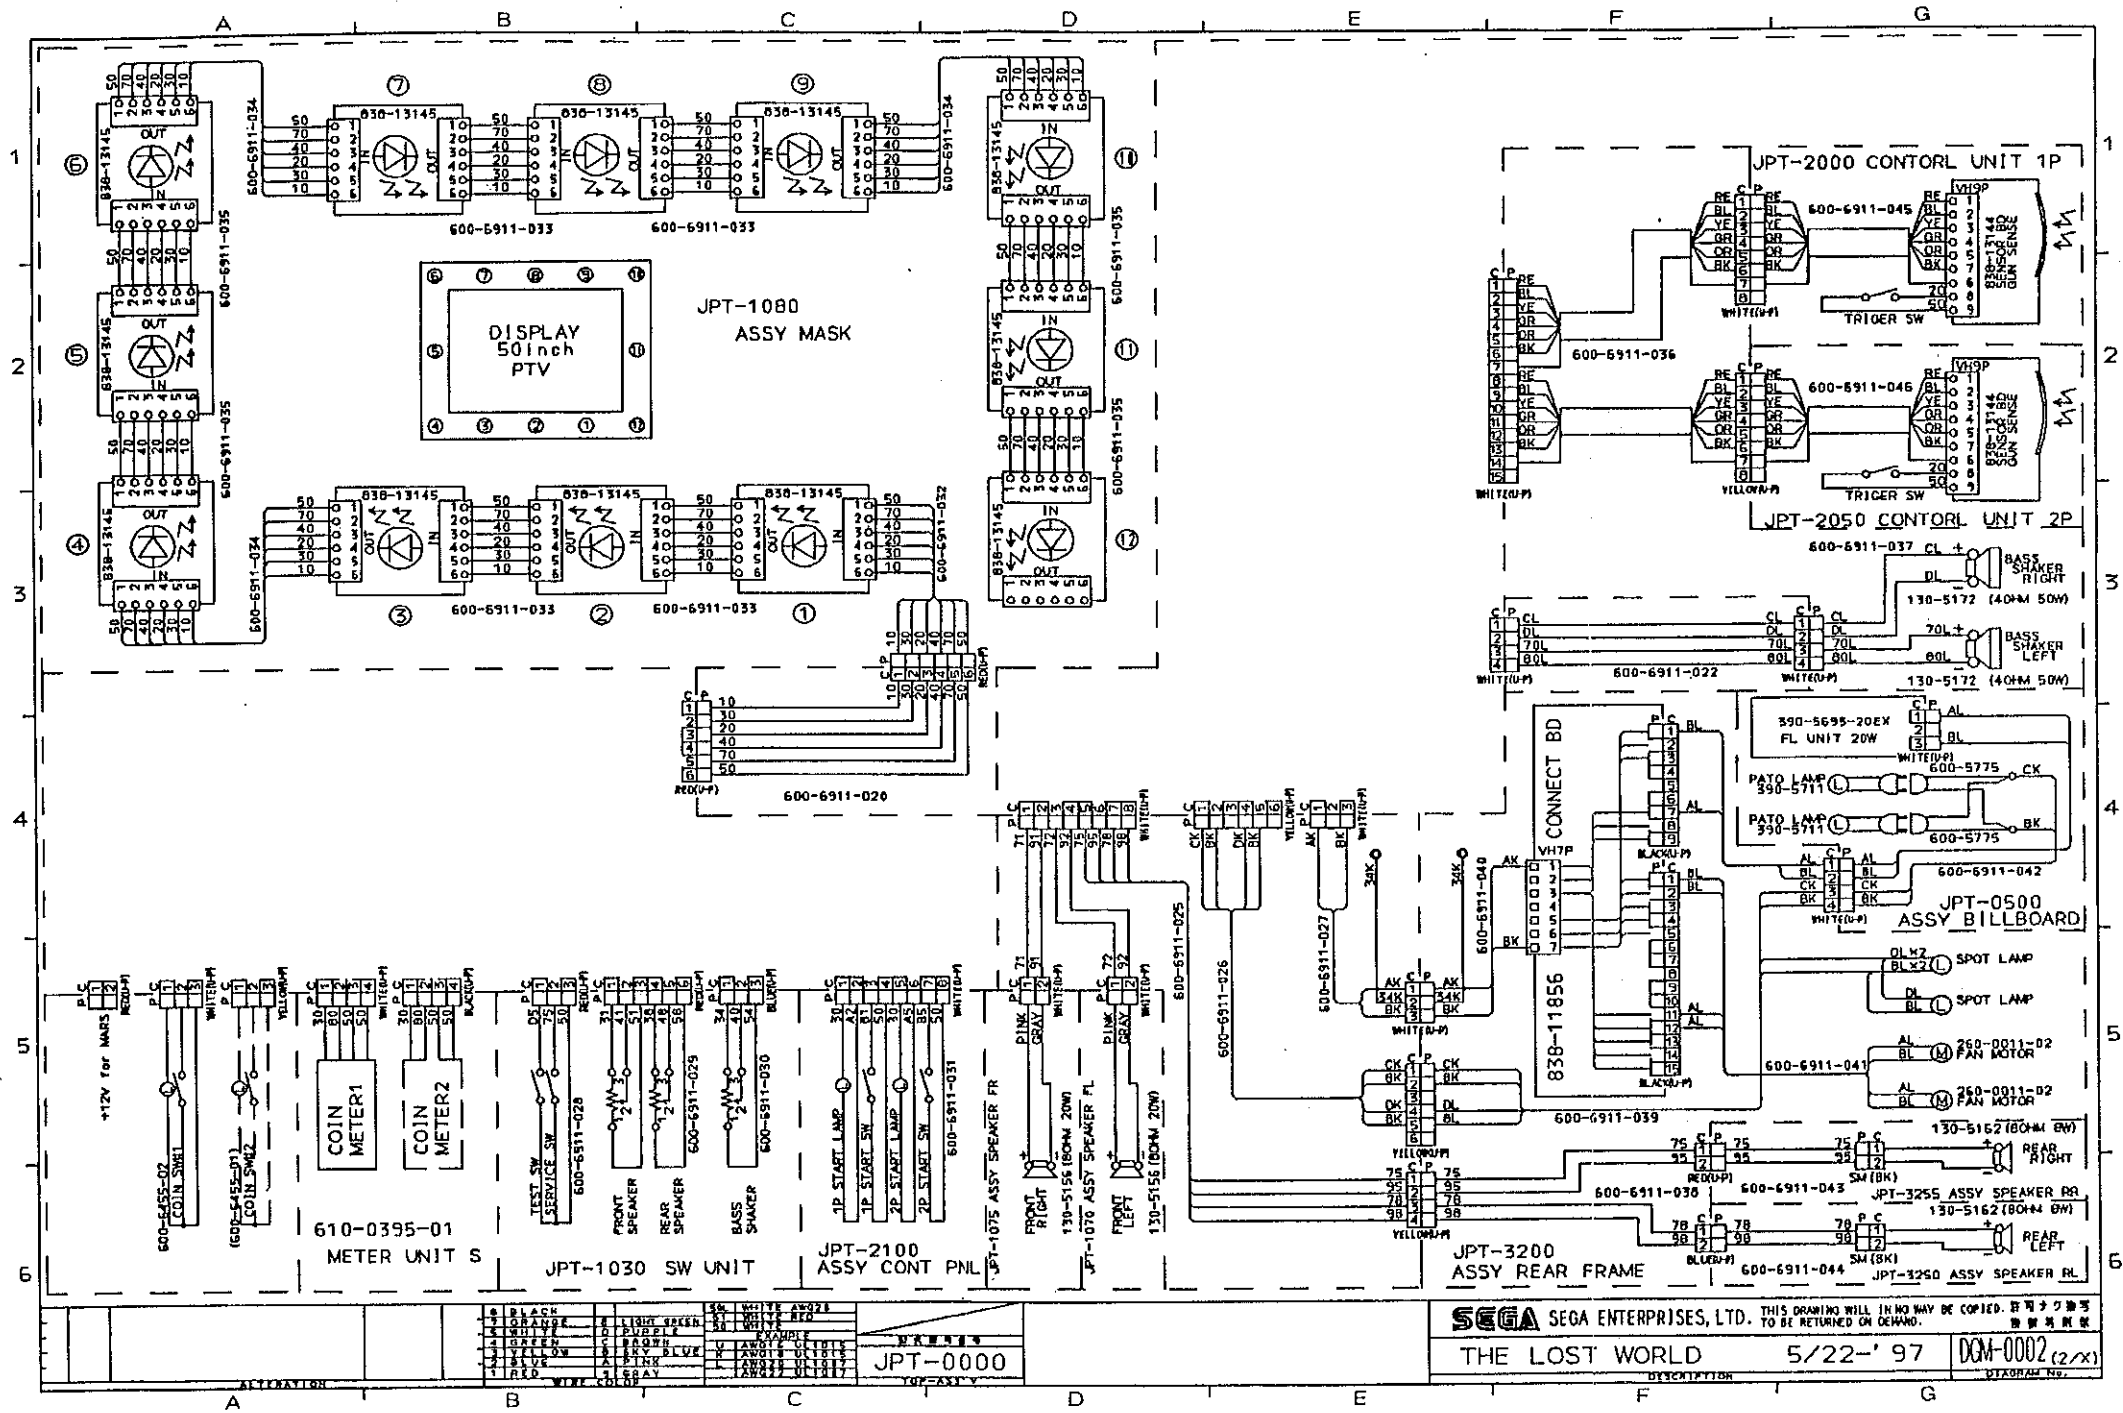

SEGA SEGA ENTERPRISES, LTD. THIS DRAWING WILL IN NO WAY BE COPIED. 許諾せず複製
TO BE RETURNED ON DEMAND. 複製品戻す
THE LOST WORLD 5/22-'97 DCW-0002 (2/2)
DESCRIPTION: JPT-0000
DRAWING NO.: