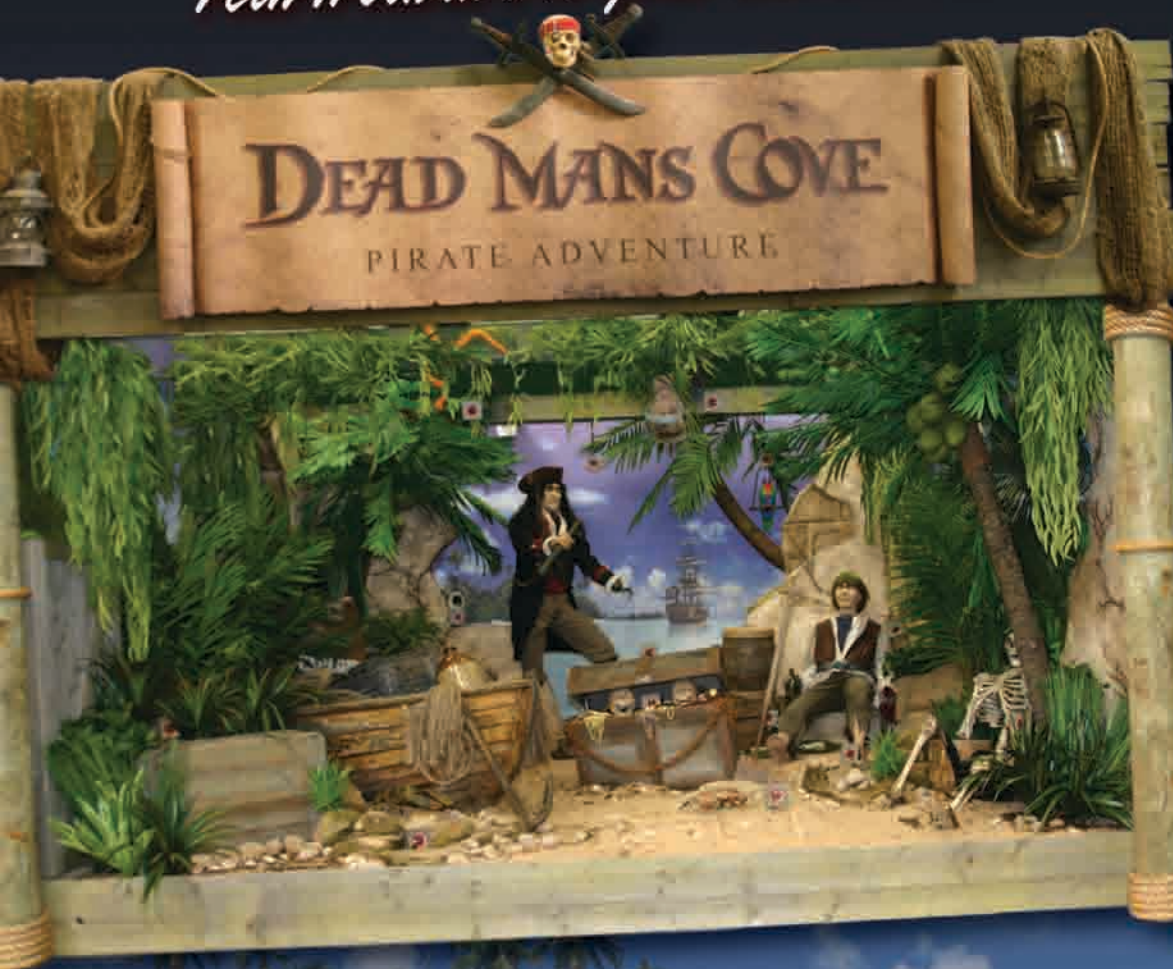

DEAD MANS COVE

PIRATE ADVENTURE

All the cut and thrust, swash and buckle you'd expect from Pirates. They'll bring real treasure to your attraction.

*A Sure-Fire
Game That'll
Shiver Your Timbers!*

SEGA[®]
amusements europe ltd

**6, 9 & 12 GUN
CONSOLES!**

**UP TO 34
INTERACTIVE
TARGETS!**

**GREAT FAMILY
ENTERTAINMENT!**

**WATER JET
RESPONSE!**

**SCORING AND
DIGITAL SOUND**

		DIMENSIONS		TARGETS
6 GUN	W	14 ft	4.27 M	20
	D	16 ft	4.87 M	
	H	9 ft	2.74 M	
9 GUN	W	15.5 ft	4.72 M	26
	D	16 ft	4.87 M	
	H	9 ft	2.74 M	
12 GUN	W	20.5 ft	6.25 M	34
	D	16 ft	4.87 M	
	H	9 ft	2.74 M	