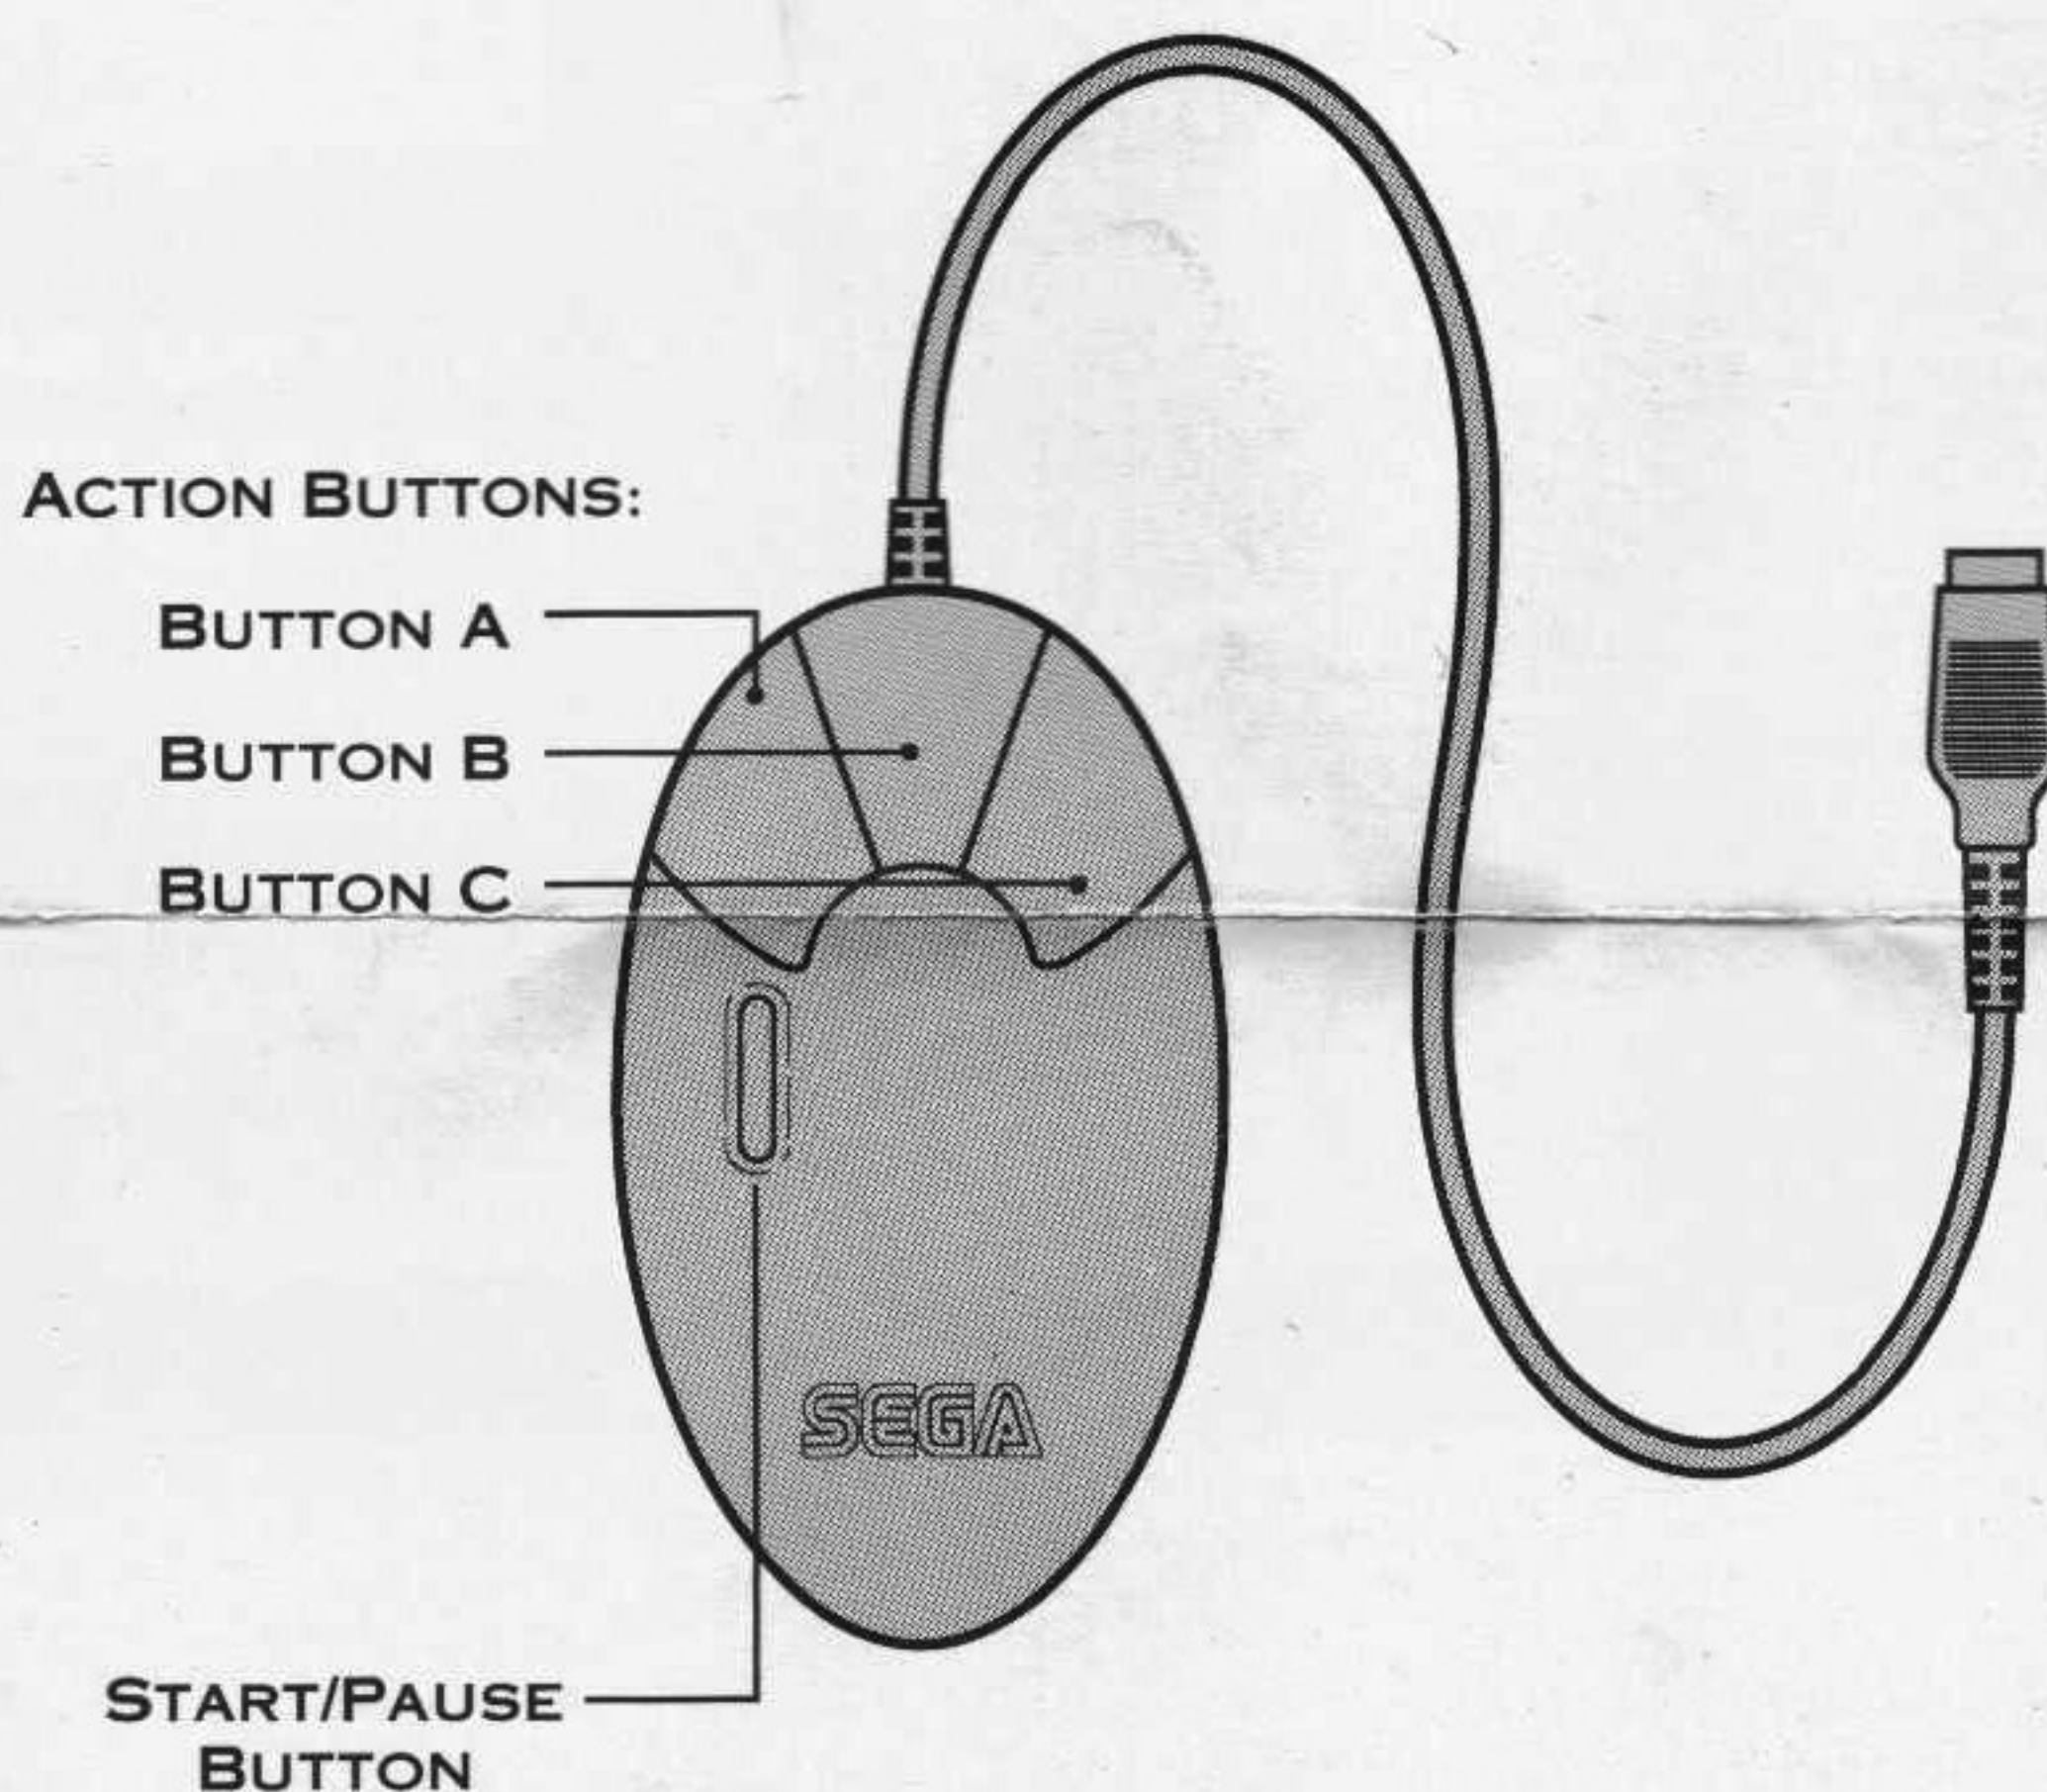

GENESIS™
16-BIT VIDEO ENTERTAINMENT SYSTEM

MEGA MOUSE™

For Sega™ Genesis™ and Sega CD™

**Mega Mouse gives you
mega control!**

MEGA MOUSE GIVES YOU POINT-AND-CLICK CONTROL FOR YOUR SEGA GENESIS™ AND SEGA CD™. MAKE SURE THE GENESIS GAME OR CD YOU WISH TO PLAY IS COMPATIBLE WITH THE MEGA MOUSE, THEN FOLLOW THE DIRECTIONS BELOW TO HOOK IT UP.

1) MAKE SURE THE POWER SWITCH ON THE GENESIS IS TURNED OFF.
2) PLUG THE MEGA MOUSE CONTROLLER CABLE INTO GENESIS CONTROLLER PORT 1. PLACE MEGA MOUSE ON THE MEGA MOUSE MOUSE PAD (INCLUDED), AT A COMFORTABLE RANGE FROM THE GENESIS.
3) FOR A TWO-PLAYER GAME, PLUG A SECOND MEGA MOUSE OR A STANDARD SEGA CONTROL PAD INTO GENESIS CONTROLLER PORT 2.